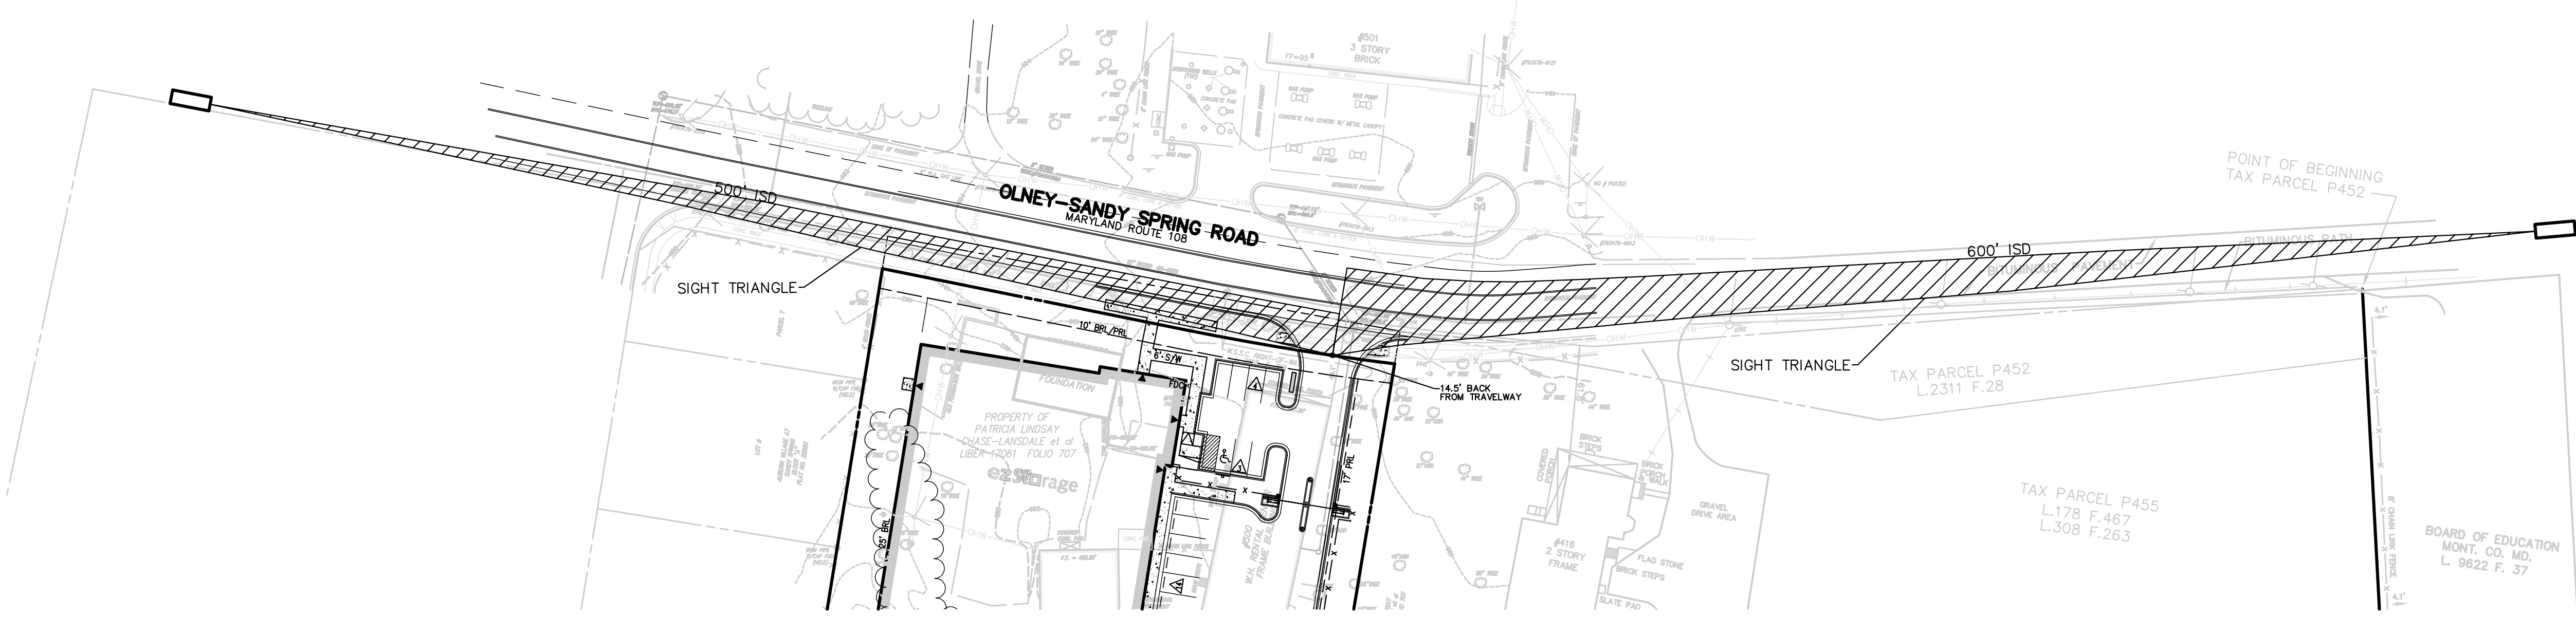

VICINITY MAP
SCALE: 1" = 2000'

VKA
ENGINEERS ■ PLANNERS ■ LANDSCAPE ARCHITECTS ■ SURVEYORS ■ GPS SERVICES
VKA INCORPORATED
20251 CENTURY BOULEVARD, SUITE #100 ■ GERMANTOWN, MD 20874
10000 WOODBURN DRIVE ■ GERMANTOWN, MD 20874

PLAN VIEW
SCALE: 1" = 50'

PROFILE
SCALE: 1" = 50'
1" = 5"

ezStorage - LANSDALE

8TH ELECTION DISTRICT
MONTGOMERY COUNTY, MARYLAND

SIGHT DISTANCE PLAN

VKA REVISIONS

NO.	DATE	DESCRIPTION

DATE: MAY 25, 2008
DES. NJM DWN. SL
SCALE: AS NOTED
PROJECT/FILE NO. 6141
SHEET NO. 1 OF 1