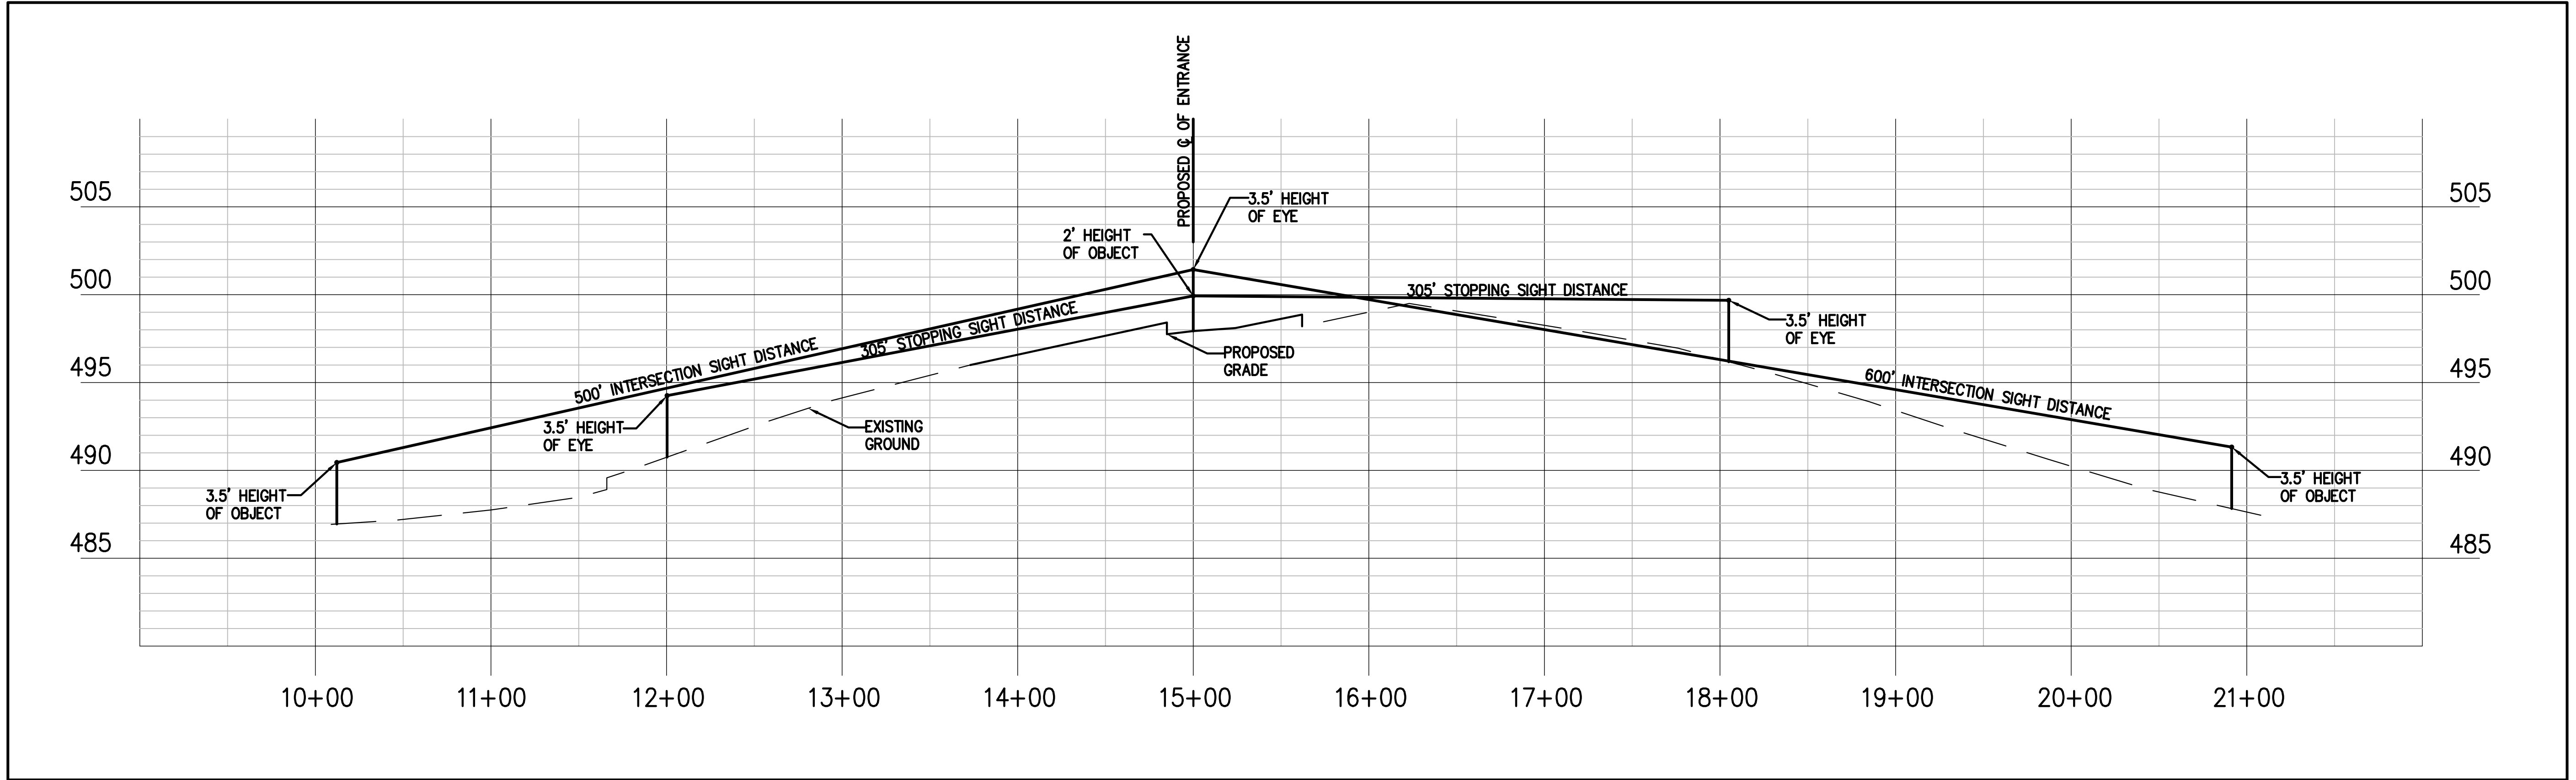

VICINITY MAP
SCALE: 1" = 2000'

VKA
ENGINEERS ■ PLANNERS ■ LANDSCAPE ARCHITECTS ■ SURVEYORS ■ GPS SERVICES
VKA INCORPORATED
20251 CENTURY BOULEVARD, SUITE #100 ■ GERMANTOWN, MD 20874
10000 WOODBURN DRIVE ■ GERMANTOWN, MD 20874

PLAN VIEW
SCALE: 1" = 50'

PROFILE
SCALE: 1" = 50'
1" = 5"

ezStorage - LANSDALE

8TH ELECTION DISTRICT
MONTGOMERY COUNTY, MARYLAND

SIGHT DISTANCE PLAN

VKA REVISIONS

NO.	DATE	DESCRIPTION

DATE: MAY 25, 2008
DES. NJM DWN. SL
SCALE: AS NOTED
PROJECT/FILE NO. 6141
SHEET NO. 1 OF 1